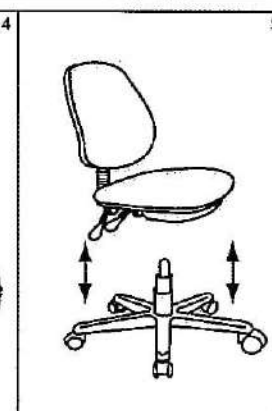

Assembly Instructions

505FB

HOURLY USAGE: 5-8 HOURS

WARNING:

- Do not stand on this chair. Do not use this chair as a step ladder.
- Use this product for seating only 1 person at a time.
- Do not use this chair unless all screws, bolts and knobs are securely fastened.
- Every 4 months inspect all screws, bolts and knobs to ensure they are fully tightened
- If parts are missing, incorrect or damaged stop using the chair immediately until repairs have been carried out by a competent person
- Failure to follow these warnings could result in serious injury.