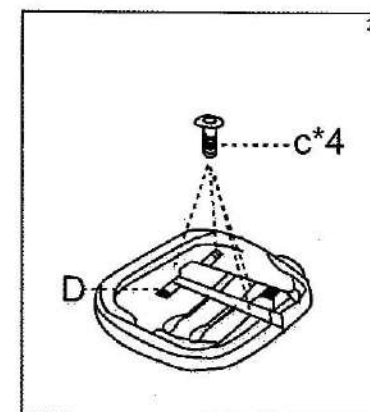

Assembly Instructions

505FB

HOURLY USAGE: 5-8 HOURS

WARNING:

- Do not stand on this chair. Do not use this chair as a step ladder.
- Use this product for seating only 1 person at a time.
- Do not use this chair unless all screws, bolts and knobs are securely fastened.
- Every 4 months inspect all screws, bolts and knobs to ensure they are fully tightened
- If parts are missing, incorrect or damaged stop using the chair immediately until repairs have been carried out by a competent person
- Failure to follow these warnings could result in serious injury.