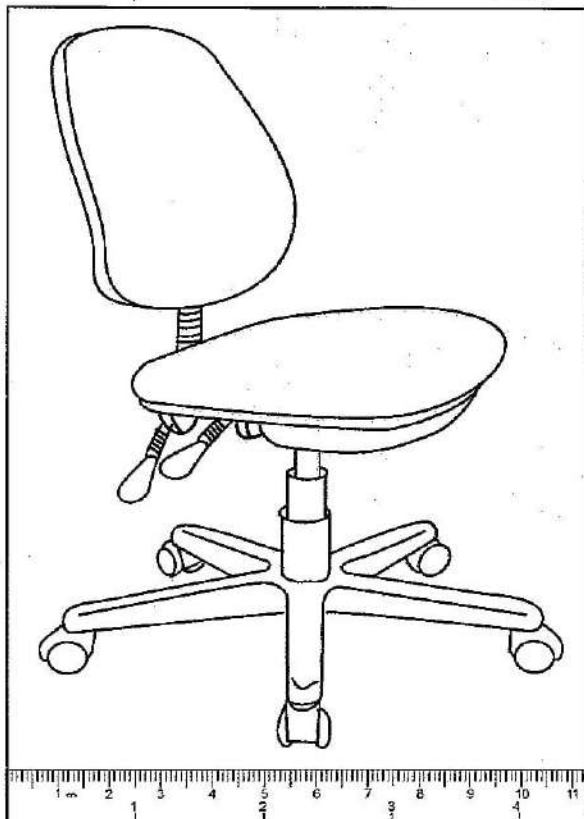

Assembly Instructions

505FB

HOURLY USAGE: 5-8 HOURS

WARNING:

- Do not stand on this chair. Do not use this chair as a step ladder.
- Use this product for seating only 1 person at a time.
- Do not use this chair unless all screws, bolts and knobs are securely fastened.
- Every 4 months inspect all screws, bolts and knobs to ensure they are fully tightened
- If parts are missing, incorrect or damaged stop using the chair immediately until repairs have been carried out by a competent person
- Failure to follow these warnings could result in serious injury.