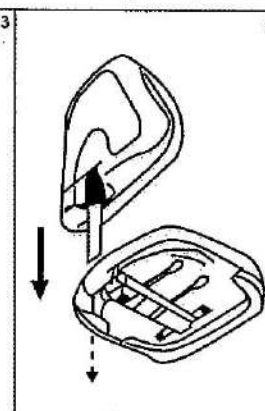

Assembly Instructions

505FB

HOURLY USAGE: 5-8 HOURS

WARNING:

- Do not stand on this chair. Do not use this chair as a step ladder.
- Use this product for seating only 1 person at a time.
- Do not use this chair unless all screws, bolts and knobs are securely fastened.
- Every 4 months inspect all screws, bolts and knobs to ensure they are fully tightened
- If parts are missing, incorrect or damaged stop using the chair immediately until repairs have been carried out by a competent person
- Failure to follow these warnings could result in serious injury.