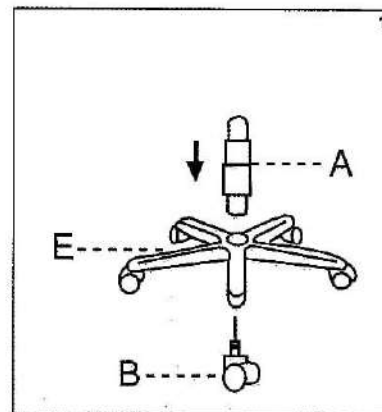

Assembly Instructions

505FB

HOURLY USAGE: 5-8 HOURS

WARNING:

- Do not stand on this chair. Do not use this chair as a step ladder.
- Use this product for seating only 1 person at a time.
- Do not use this chair unless all screws, bolts and knobs are securely fastened.
- Every 4 months inspect all screws, bolts and knobs to ensure they are fully tightened
- If parts are missing, incorrect or damaged stop using the chair immediately until repairs have been carried out by a competent person
- Failure to follow these warnings could result in serious injury.