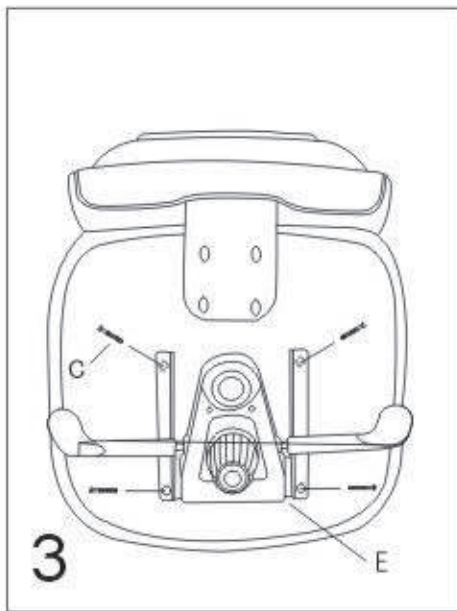

Do not tighten bolts fully until you have completed assembly.

WARNING

- ◆ DO NOT STAND ON THIS CHAIR DO NOT USE THIS CHAIR AS STEP LADDER
- ◆ USE THIS PRODUCT ONLY FOR SEATING ONE PERSON AT A TIME
- ◆ DO NOT USE THIS CHAIR UNLESS ALL BOLTS, SCREWS AND KNOBS ARE FIRMLY SECURED
- ◆ AT LEAST EVERY 4 MONTHS, CHECK ALL BOLTS, SCREWS AND KNOBS TO BE SURE THEY ARE TIGHT
- ◆ IF PARTS ARE MISSING, BROKEN, DAMAGED OR WORN, STOP USE OF THIS PRODUCT UNTIL REPAIRS ARE MADE USING FACTORY AUTHORIZED PARTS
- ◆ FAILURE TO FOLLOW THESE WARNINGS COULD RESULT IN SERIOUS INJURY