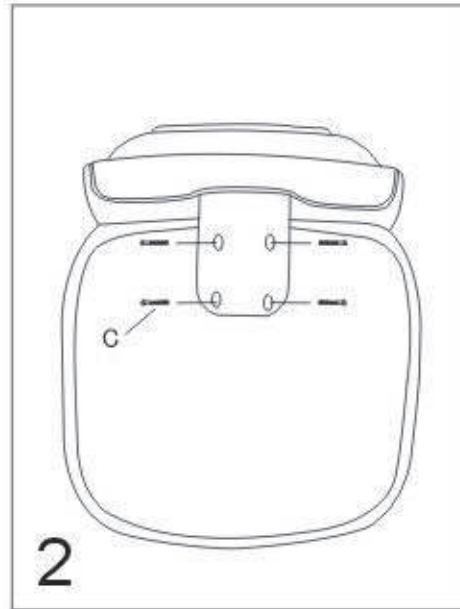

Do not tighten bolts fully until you have completed assembly.

WARNING

- ◆ DO NOT STAND ON THIS CHAIR DO NOT USE THIS CHAIR AS STEP LADDER
- ◆ USE THIS PRODUCT ONLY FOR SEATING ONE PERSON AT A TIME
- ◆ DO NOT USE THIS CHAIR UNLESS ALL BOLTS, SCREWS AND KNOBS ARE FIRMLY SECURED
- ◆ AT LEAST EVERY 4 MONTHS, CHECK ALL BOLTS, SCREWS AND KNOBS TO BE SURE THEY ARE TIGHT
- ◆ IF PARTS ARE MISSING, BROKEN, DAMAGED OR WORN, STOP USE OF THIS PRODUCT UNTIL REPAIRS ARE MADE USING FACTORY AUTHORIZED PARTS
- ◆ FAILURE TO FOLLOW THESE WARNINGS COULD RESULT IN SERIOUS INJURY