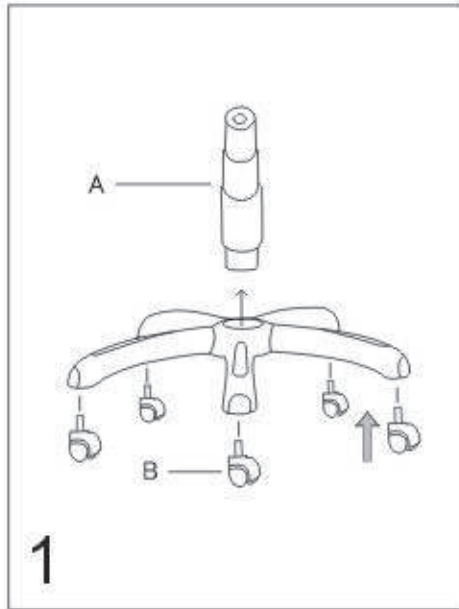

Do not tighten bolts fully until you have completed assembly.

WARNING

- ◆ DO NOT STAND ON THIS CHAIR DO NOT USE THIS CHAIR AS STEP LADDER
- ◆ USE THIS PRODUCT ONLY FOR SEATING ONE PERSON AT A TIME
- ◆ DO NOT USE THIS CHAIR UNLESS ALL BOLTS, SCREWS AND KNOBS ARE FIRMLY SECURED
- ◆ AT LEAST EVERY 4 MONTHS, CHECK ALL BOLTS, SCREWS AND KNOBS TO BE SURE THEY ARE TIGHT
- ◆ IF PARTS ARE MISSING, BROKEN, DAMAGED OR WORN, STOP USE OF THIS PRODUCT UNTIL REPAIRS ARE MADE USING FACTORY AUTHORIZED PARTS
- ◆ FAILURE TO FOLLOW THESE WARNINGS COULD RESULT IN SERIOUS INJURY