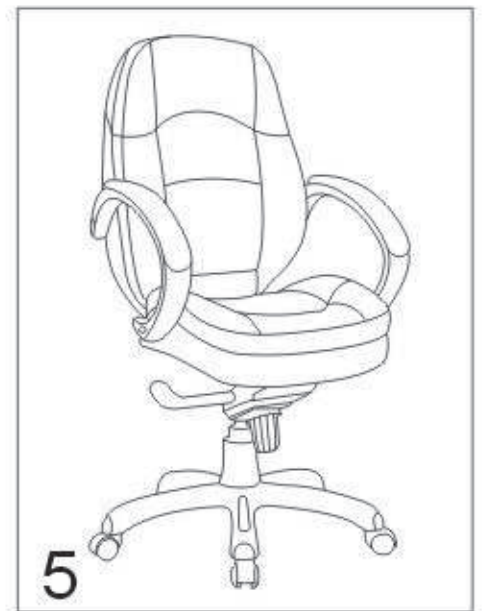

Do not tighten bolts fully until you have completed assembly.

WARNING

- ◆ DO NOT STAND ON THIS CHAIR DO NOT USE THIS CHAIR AS STEP LADDER
- ◆ USE THIS PRODUCT ONLY FOR SEATING ONE PERSON AT A TIME
- ◆ DO NOT USE THIS CHAIR UNLESS ALL BOLTS, SCREWS AND KNOBS ARE FIRMLY SECURED
- ◆ AT LEAST EVERY 4 MONTHS, CHECK ALL BOLTS, SCREWS AND KNOBS TO BE SURE THEY ARE TIGHT
- ◆ IF PARTS ARE MISSING, BROKEN, DAMAGED OR WORN, STOP USE OF THIS PRODUCT UNTIL REPAIRS ARE MADE USING FACTORY AUTHORIZED PARTS
- ◆ FAILURE TO FOLLOW THESE WARNINGS COULD RESULT IN SERIOUS INJURY