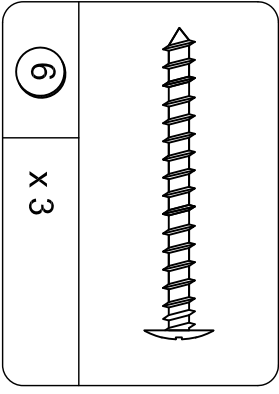

Cam Lock Fastening System

DESK TOP
T9881096010CS

HUTCH TOP
T9881096020CS

BACK PANEL
T9881096030CS

LEFT SIDE PANEL
T9881096040CS

RIGHT SIDE PANEL
T9881096050CS

FRONT LEG
T9881096060CS
QTY: 2PCS

REAR LEG
T9881096070CS
QTY: 2PCS

SCREW
TCS1065

BOLT
TCS1114

CAM BOLT
TCS2010

CAM LOCK
TCS2013

WOOD DOWEL
TCS3002

SCREW
TCS1059

HEX KEY
TCS6001

1