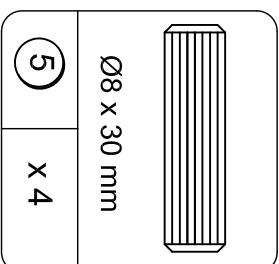

WOOD DOWEL
TCS3002