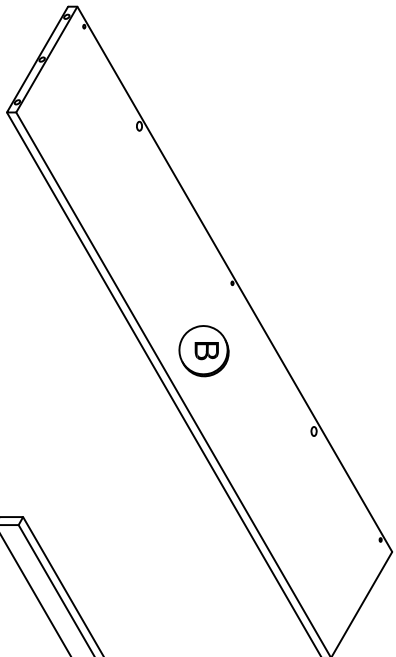

Cam Lock Fastening System

DESK TOP
T9881096010CS

HUTCH TOP
T9881096020CS

BACK PANEL
T9881096030CS

LEFT SIDE PANEL
T9881096040CS

RIGHT SIDE PANEL
T9881096050CS

FRONT LEG
T9881096060CS
QTY: 2PCS

REAR LEG
T9881096070CS
QTY: 2PCS