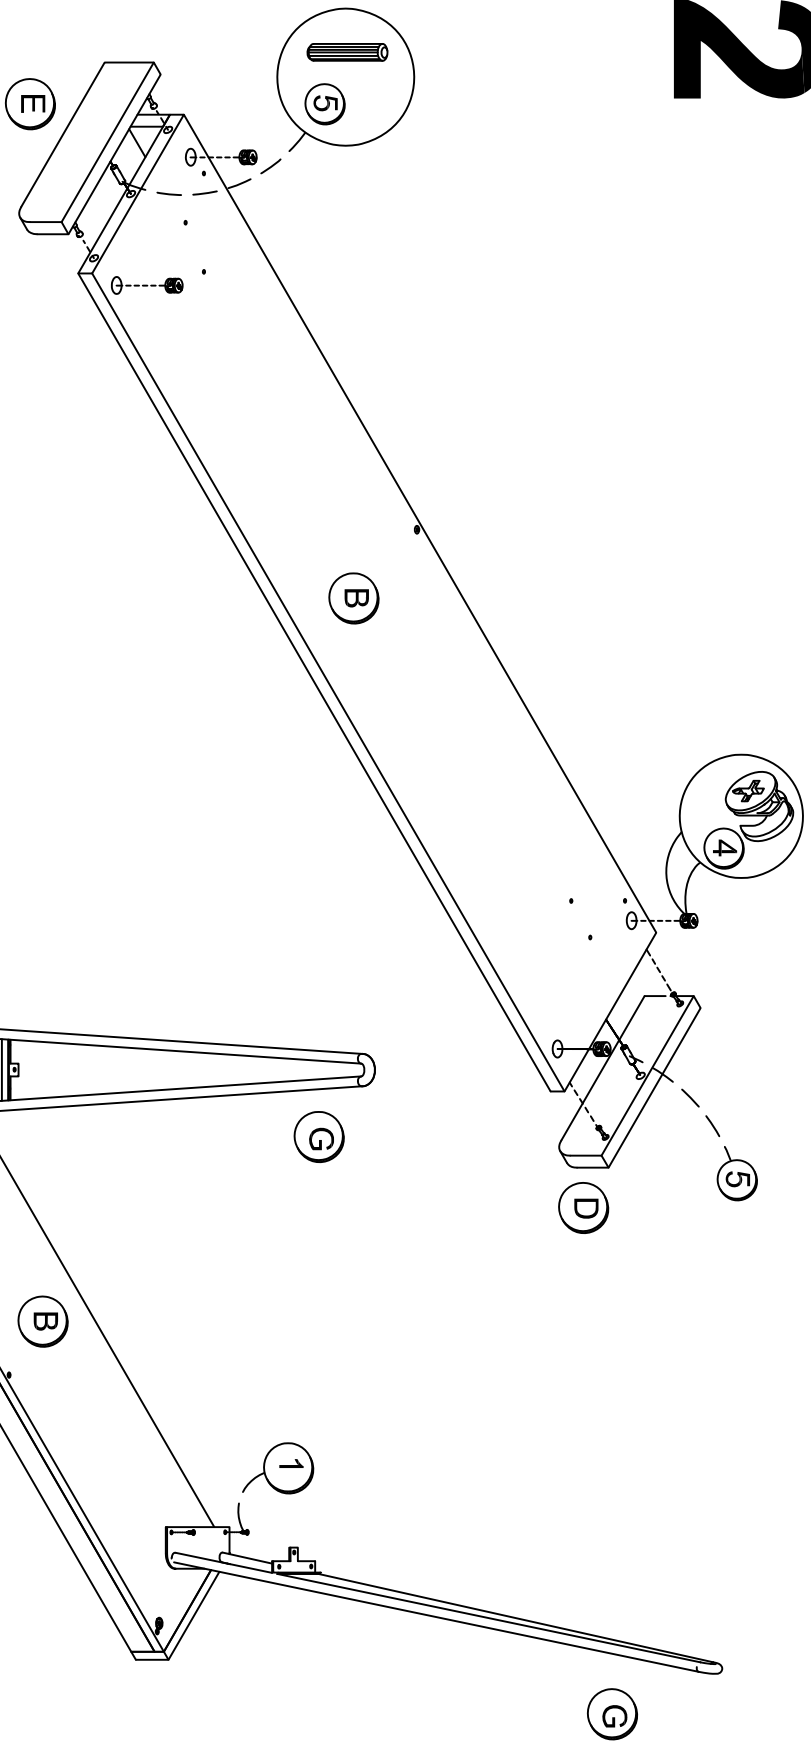

Recommended no. of people needed for assembly : 2

Before starting

- Read each section carefully before starting. It is very important that each step is performed in the correct order. If these steps are not followed in sequence, assembly difficulties will occur.
- Make sure all parts are included. Most board parts are labeled or stamped on the raw edge.
- Work in spacious area, preferably on a carpet, near the place the unit will be located.
- Have the following tools close at hand.
- Do not use power tools to assemble your furniture. Power tools may strip or damage the parts.

Cam Lock Fastening System

DESK TOP
T9881096010CS

HUTCH TOP
T9881096020CS

BACK PANEL
T9881096030CS

LEFT SIDE PANEL
T9881096040CS

RIGHT SIDE PANEL
T9881096050CS

FRONT LEG
T9881096060CS
QTY: 2PCS

REAR LEG
T9881096070CS
QTY: 2PCS

SCREW
TCS1065

BOLT
TCS1114

CAM BOLT
TCS2010

CAM LOCK
TCS2013

WOOD DOWEL
TCS3002

SCREW
TCS1059

HEX KEY
TCS6001

1

2

	X 4		X 2		X 6
--	-----	--	-----	--	-----

3

WEIGHT LIMITS :

▲ WARNING

Please make sure that all the objects are removed before moving the assembled unit. The unit must be lifted by more than one person, not dragged or pushed. Failure to do so will cause product damage, instability, product collapse, and/or serious injury.