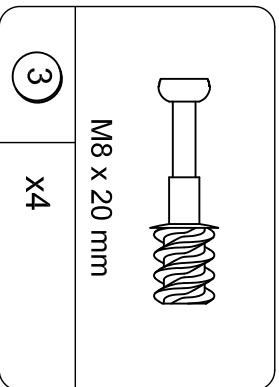

CAM BOLT
TCS2010