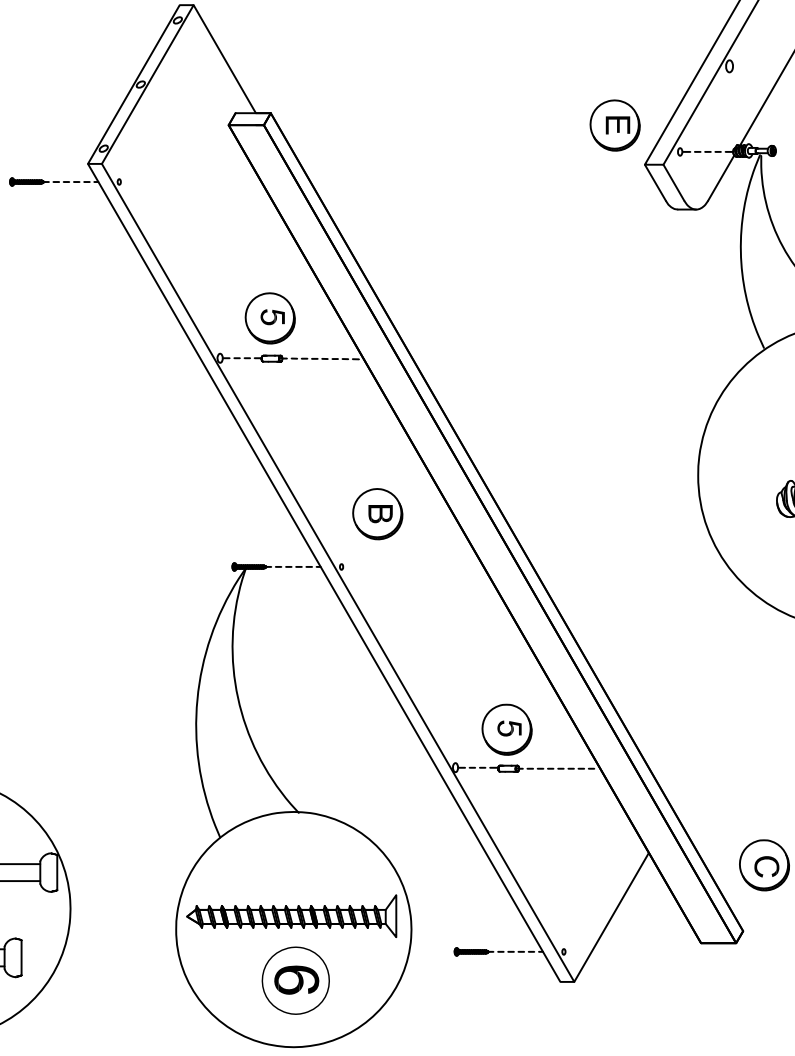

Cam Lock Fastening System

DESK TOP
T9881096010CS

HUTCH TOP
T9881096020CS

BACK PANEL
T9881096030CS

LEFT SIDE PANEL
T9881096040CS

RIGHT SIDE PANEL
T9881096050CS

FRONT LEG
T9881096060CS
QTY: 2PCS

REAR LEG
T9881096070CS
QTY: 2PCS

SCREW
TCS1065

BOLT
TCS1114

CAM BOLT
TCS2010

CAM LOCK
TCS2013

WOOD DOWEL
TCS3002

SCREW
TCS1059

HEX KEY
TCS6001

1