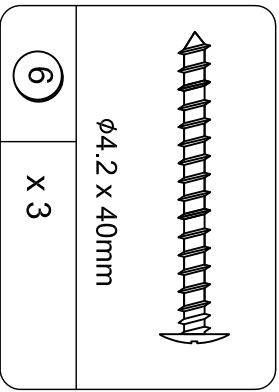

SCREW
TCS1059