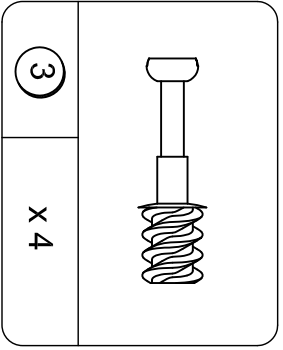

Cam Lock Fastening System

DESK TOP
T9881096010CS

HUTCH TOP
T9881096020CS

BACK PANEL
T9881096030CS

LEFT SIDE PANEL
T9881096040CS

RIGHT SIDE PANEL
T9881096050CS

FRONT LEG
T9881096060CS
QTY: 2PCS

REAR LEG
T9881096070CS
QTY: 2PCS

SCREW
TCS1065

BOLT
TCS1114

CAM BOLT
TCS2010

CAM LOCK
TCS2013

WOOD DOWEL
TCS3002

SCREW
TCS1059

HEX KEY
TCS6001

1