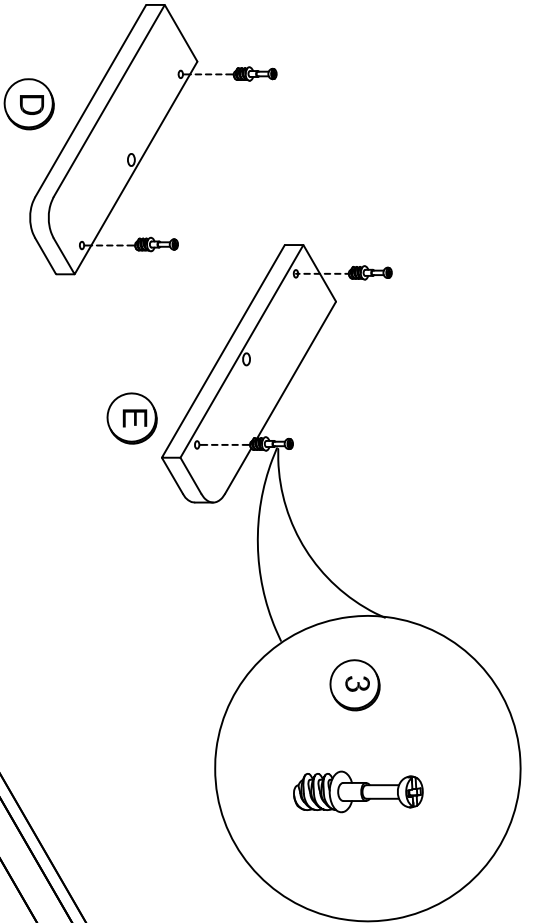

Cam Lock Fastening System

DESK TOP
T9881096010CS

HUTCH TOP
T9881096020CS

BACK PANEL
T9881096030CS

LEFT SIDE PANEL
T9881096040CS

RIGHT SIDE PANEL
T9881096050CS

FRONT LEG
T9881096060CS
QTY: 2PCS

REAR LEG
T9881096070CS
QTY: 2PCS

SCREW
TCS1065

BOLT
TCS1114

CAM BOLT
TCS2010

CAM LOCK
TCS2013

WOOD DOWEL
TCS3002

SCREW
TCS1059

HEX KEY
TCS6001

1