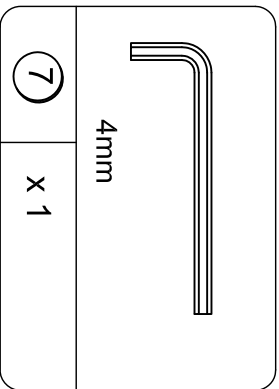

HEX KEY
TCS6001