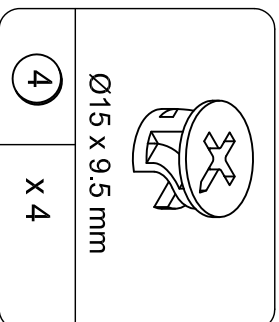

CAM LOCK
TCS2013